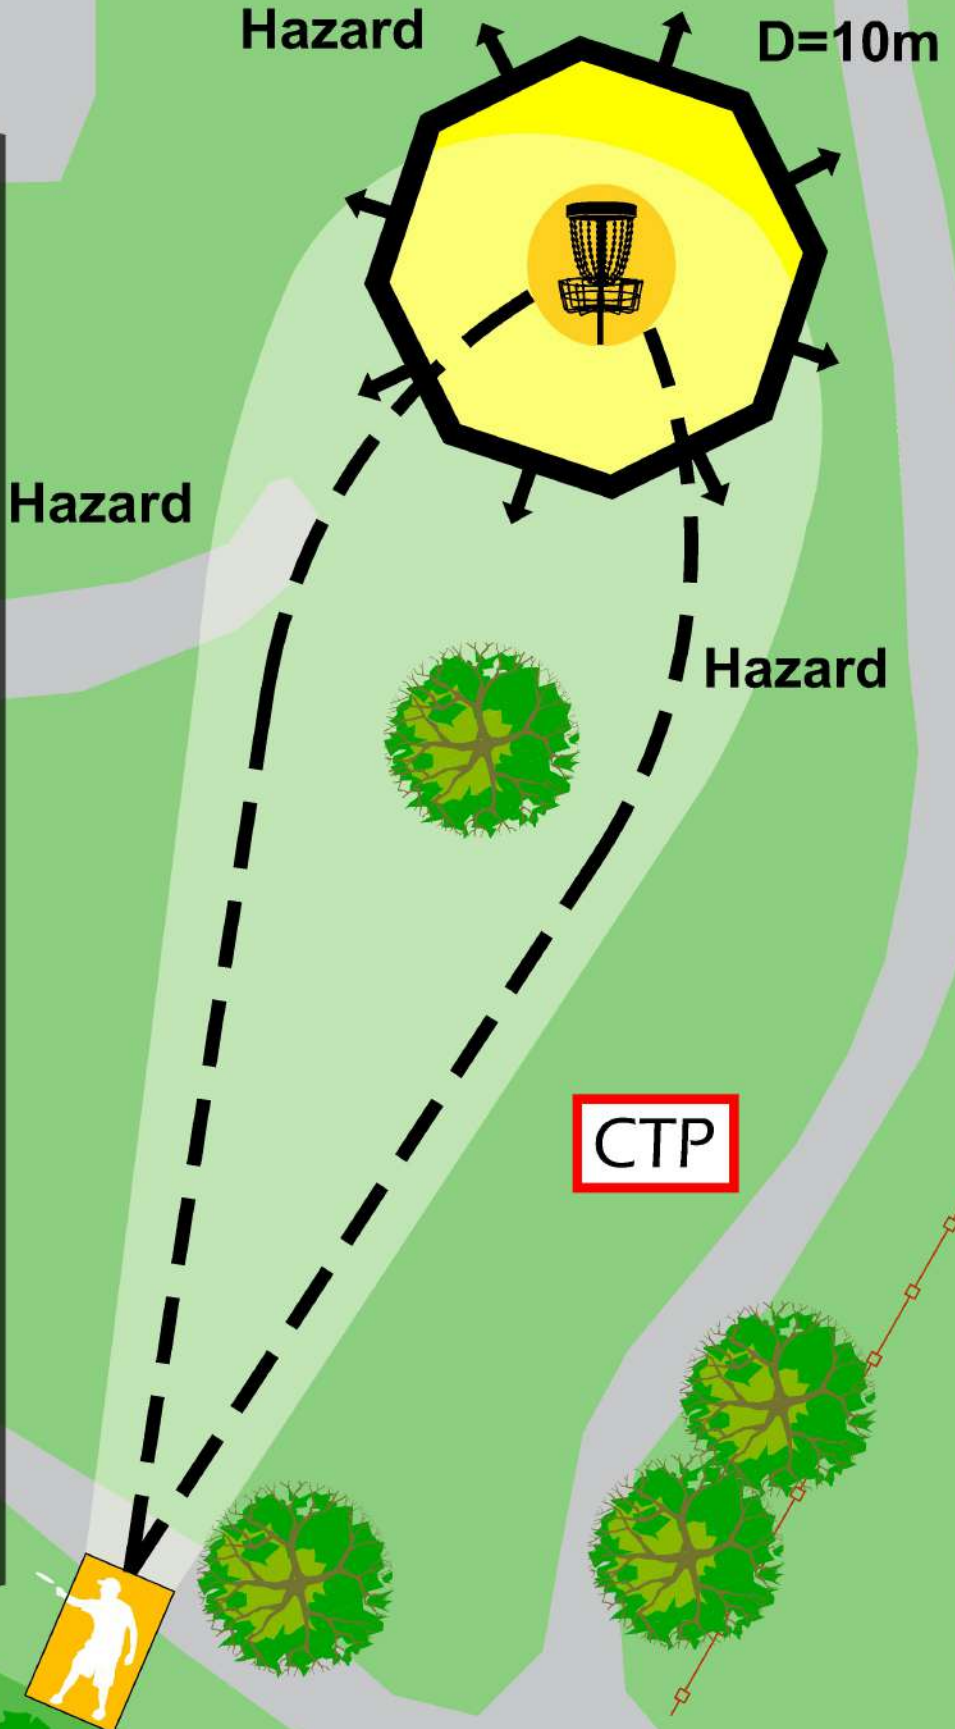

PRESENTED BY
LATITUDE 64°

7A

CHURCH VIEW

70m
230ft

Par 3

5 m →

Water is OB ("out of bounds").
If a throw from the Tee come-to-rest OB, player must proceed to the Drop Zone with a penalty throw. All subsequent throws use normal OB rules.

DZ

PRESENTED BY
LATITUDE 64°

8

WATERWORLD

90m
295ft

Par 3

+2 m

OB