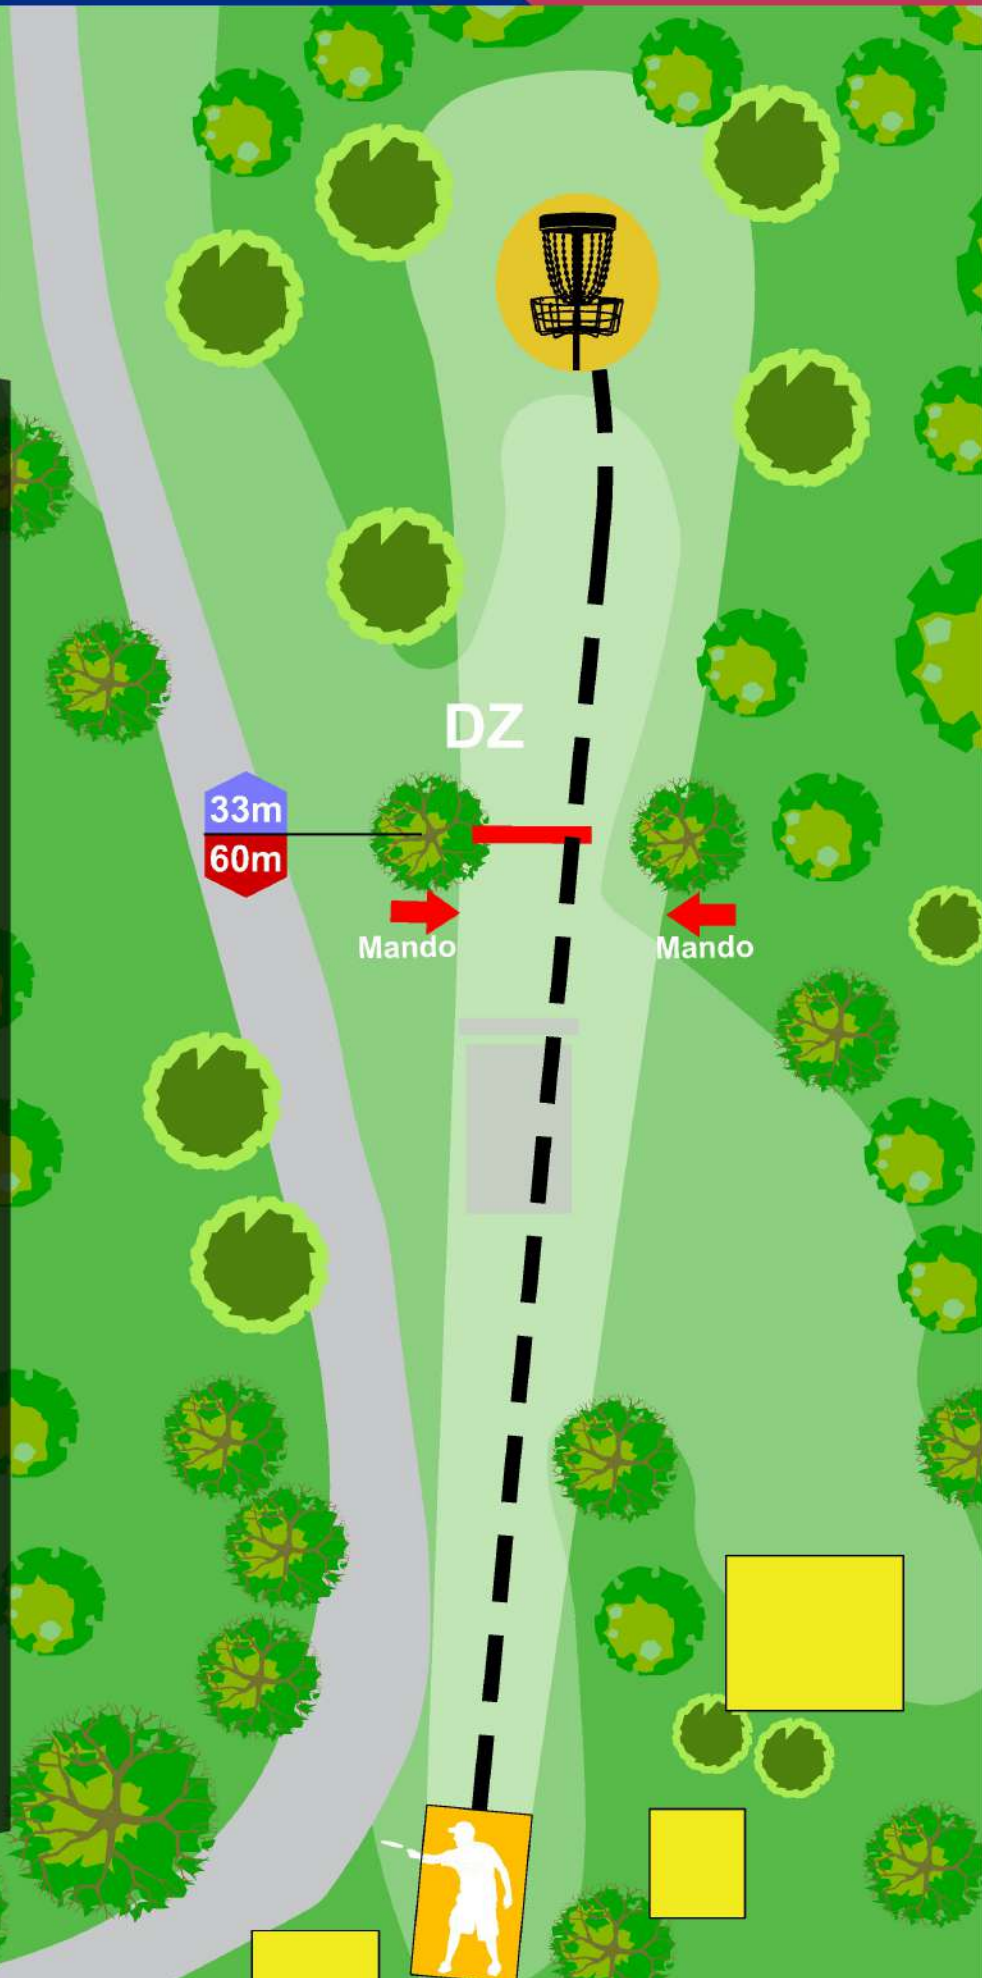

Double-Mandatory: Make it through the mandatory trees and reach the basket. In case that you miss the mandatory line, go to the drop zone (DZ) by the trees and continue playing with one penalty throw.

PRESENTED BY
LATITUDE 64°

7

BEAR TRACK

93m
305ft

Par 3

0 m →

Island: Try to hit the island from the tee. If your disc did not come to rest inside of the circle (island) add one stroke penalty to your score on this hole. Play from where the disc came to rest.