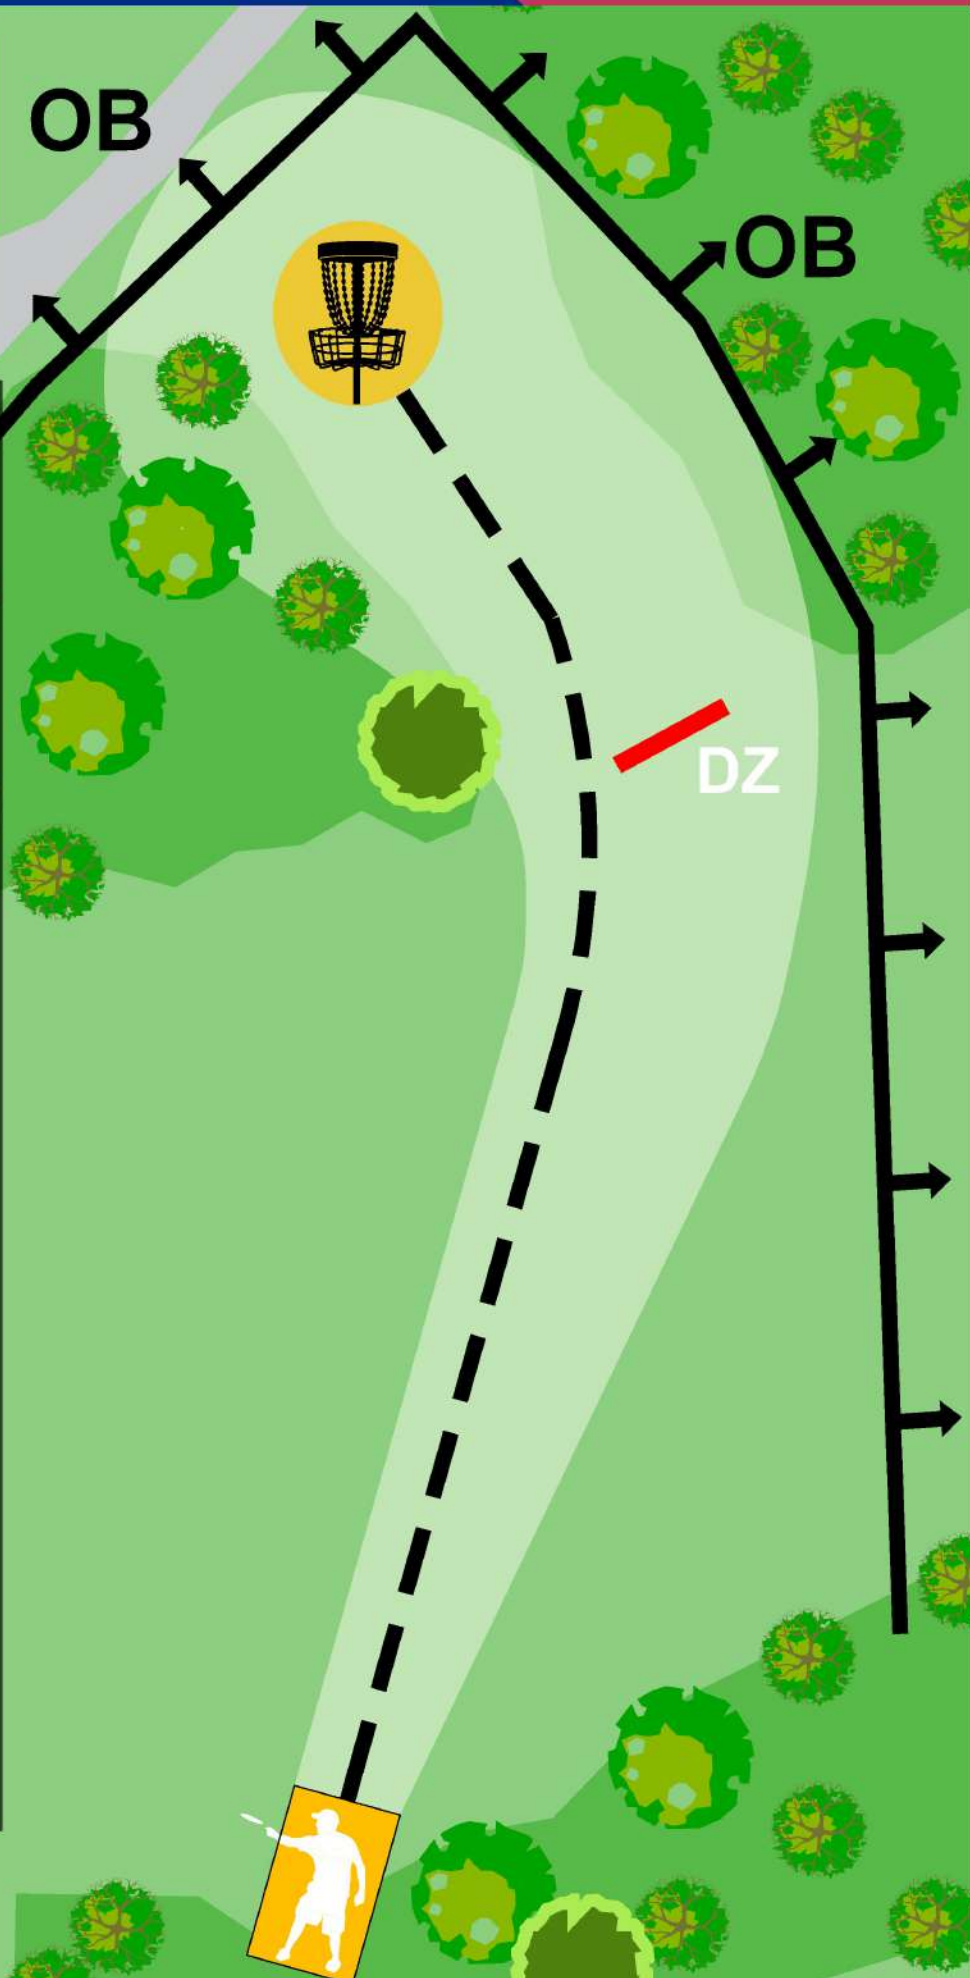

PRESENTED BY
LATITUDE 64°

17

ROCK'N ROLL

140m
459ft

Par 3

-4 m