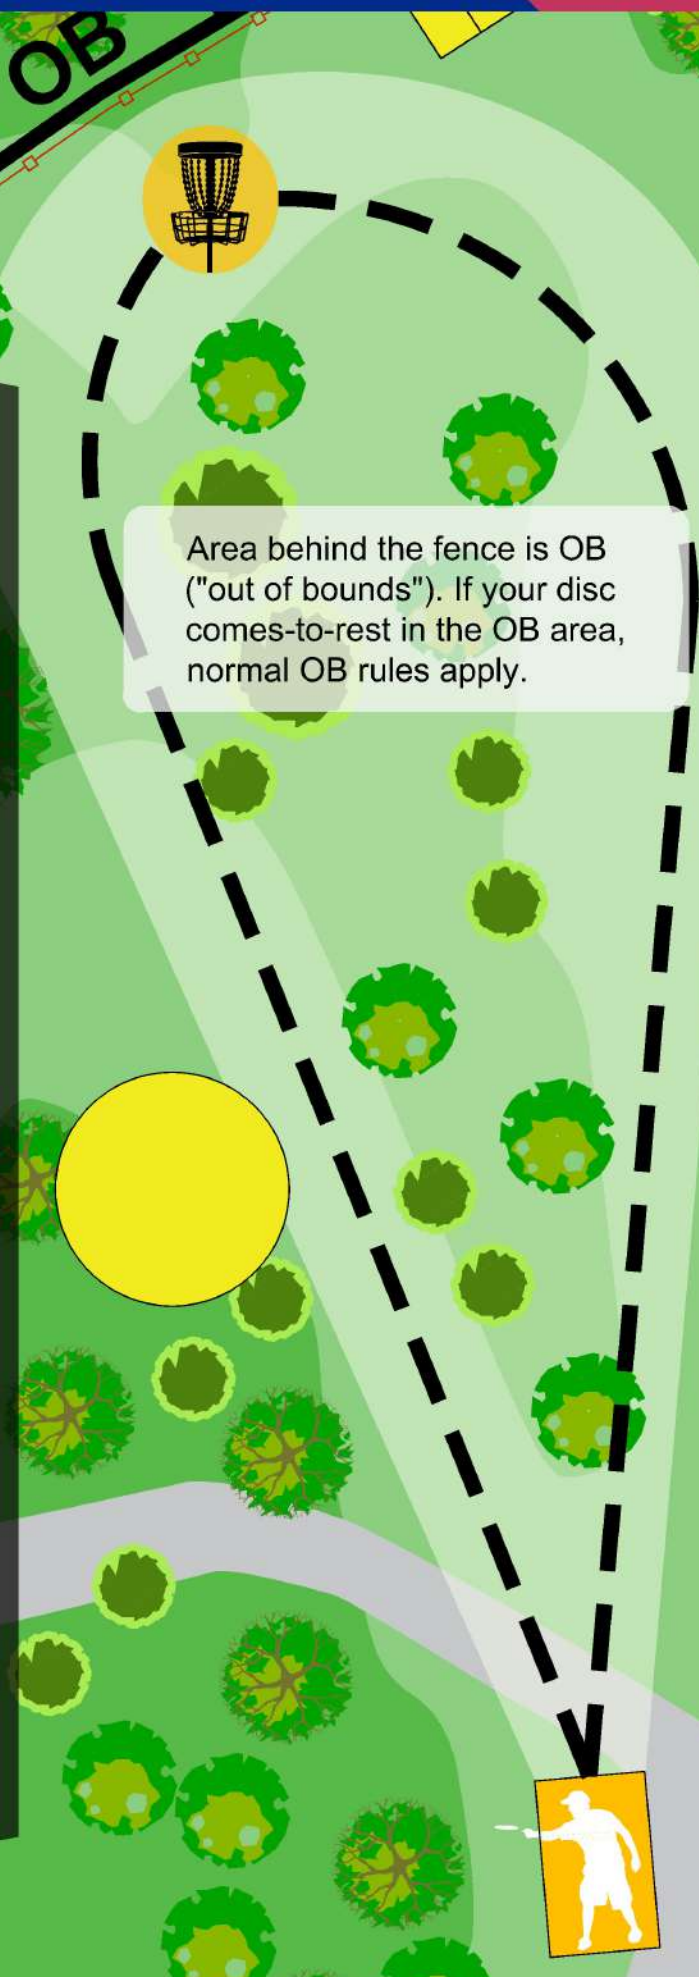

Mandatory: Make it around the mandatory tree from the left hand side. In case of a miss, proceed to the drop zone (DZ) by the tree and add one penalty stroke to your score on this hole.

OB
OB
OB

Area behind the OB-line is OB ("out of bounds") If your disc comes-to-rest in the OB area, normal OB rules apply.

-4 m

PRESENTED BY
LATITUDE 64°

6

PANORAMIC VIEW

85m
279ft

Par 3

0 m →

Area behind the fence is OB ("out of bounds"). If your disc comes-to-rest in the OB area, normal OB rules apply.

Double-Mandatory: Make it through the mandatory trees and reach the basket. In case that you miss the mandatory line, go to the drop zone (DZ) by the trees and continue playing with one penalty throw.