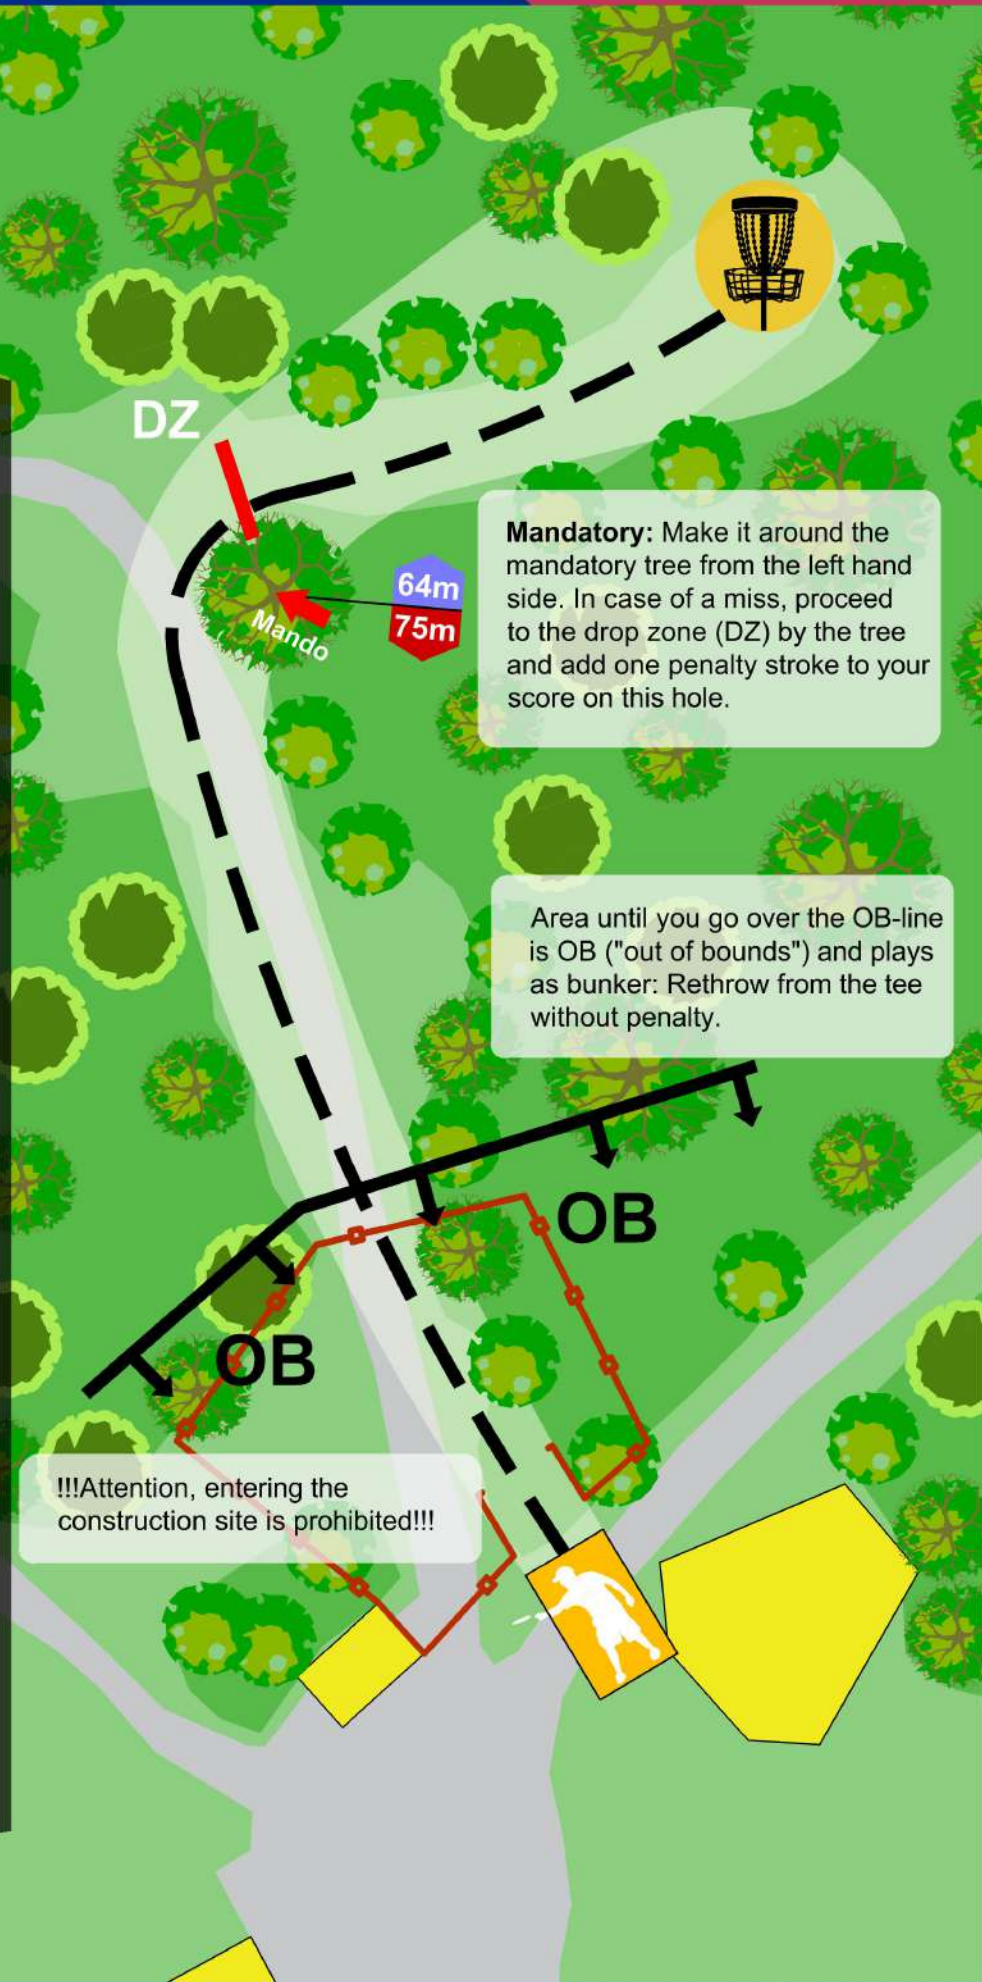

PRESENTED BY
LATITUDE 64°

1

SAINT ANNA CHAPEL

139m
456ft

Par 4

-18 m

Mandatory: Make it around the mandatory tree from the left hand side. In case of a miss, proceed to the drop zone (DZ) by the tree and add one penalty stroke to your score on this hole.

Area until you go over the OB-line is OB ("out of bounds") and plays as bunker: Rethrow from the tee without penalty.

!!!Attention, entering the construction site is prohibited!!!

PRESENTED BY
LATITUDE 64°

Mandatory: Make it around the mandatory tree from the left hand side. In case of a miss, proceed to the drop zone (DZ) by the tree and add one penalty stroke to your score on this hole.

OB
OB
OB

Area behind the OB-line is OB ("out of bounds") If your disc comes-to-rest in the OB area, normal OB rules apply.